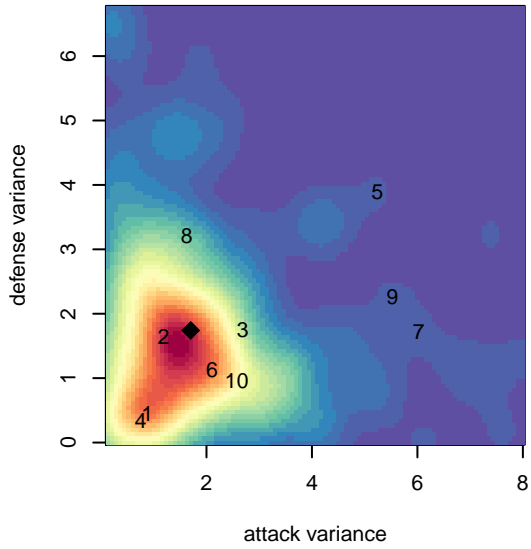

CWSA Navy G03

Central Washington Soccer Academy
 Yakima, WA
 G03 total strength=1383
 attack=11.4 defense=5
 fall league = PSPL WSPL U15
 notes= Steele 2014-5

alt names used:
 CENTRAL WA SOUNDERS CW SOUNDERS ()
 CW Sounders G03
 CWSA G03 Navy

Venues played:
 2017 Sounders FC Cup GU15 Gold
 2017 REDAPT Cup Gold U15
 2017 PSPL WSPL U15

CWSA Navy G03
 Dots are actual minus expected GF (blue circles) and GA (red triangles).
 Blue line is smoothed change in attack strength. Red is smoothed change in defense strength.

**attack and defense variance (black dot)
relative to other teams
and top 10 in region**

**attack and defense rating
relative to others at age
and all opponents in last 13 months**

Performance relative to 13 month average