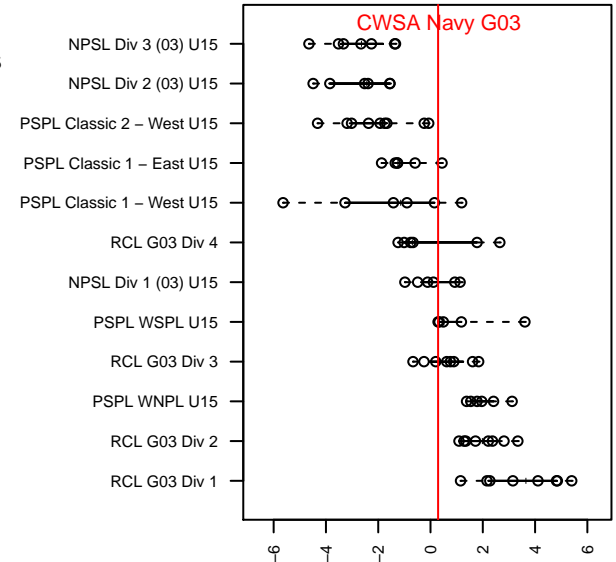

CWSA Navy G03

Central Washington Soccer Academy
 Yakima, WA
 G03 total strength=1383
 attack=11.4 defense=5
 fall league = PSPL WSPL U15
 notes= Steele 2014-5

alt names used:
 CENTRAL WA SOUNDERS CW SOUNDERS ()
 CW Sounders G03
 CWSA G03 Navy

Venues played:
 2017 Sounders FC Cup GU15 Gold
 2017 REDAPT Cup Gold U15
 2017 PSPL WSPL U15

CWSA Navy G03
 Dots are actual minus expected GF (blue circles) and GA (red triangles).
 Blue line is smoothed change in attack strength. Red is smoothed change in defense strength.

**attack and defense variance (black dot)
relative to other teams
and top 10 in region**

**attack and defense rating
relative to others at age
and all opponents in last 13 months**

Performance relative to 13 month average