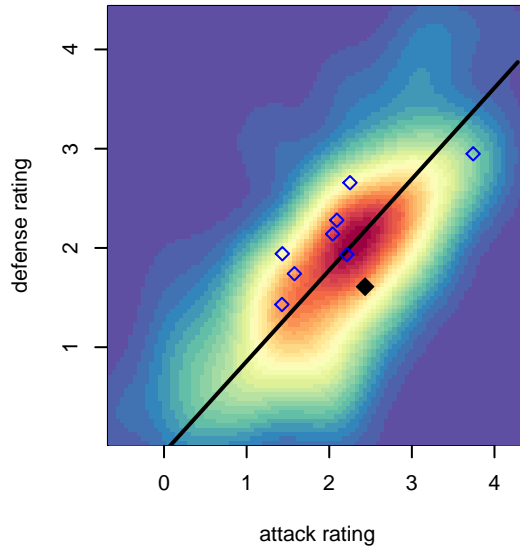

CWSA Navy G03

Central Washington Soccer Academy
 Yakima, WA
 G03 total strength=1383
 attack=11.4 defense=5
 fall league = PSPL WSPL U15
 notes= Steele 2014-5

alt names used:
 CENTRAL WA SOUNDERS CW SOUNDERS ()
 CW Sounders G03
 CWSA G03 Navy

Venues played:
 2017 Sounders FC Cup GU15 Gold
 2017 REDAPT Cup Gold U15
 2017 PSPL WSPL U15

CWSA Navy G03
 Dots are actual minus expected GF (blue circles) and GA (red triangles).
 Blue line is smoothed change in attack strength. Red is smoothed change in defense strength.

**attack and defense variance (black dot)
relative to other teams
and top 10 in region**

**attack and defense rating
relative to others at age
and all opponents in last 13 months**

Performance relative to 13 month average