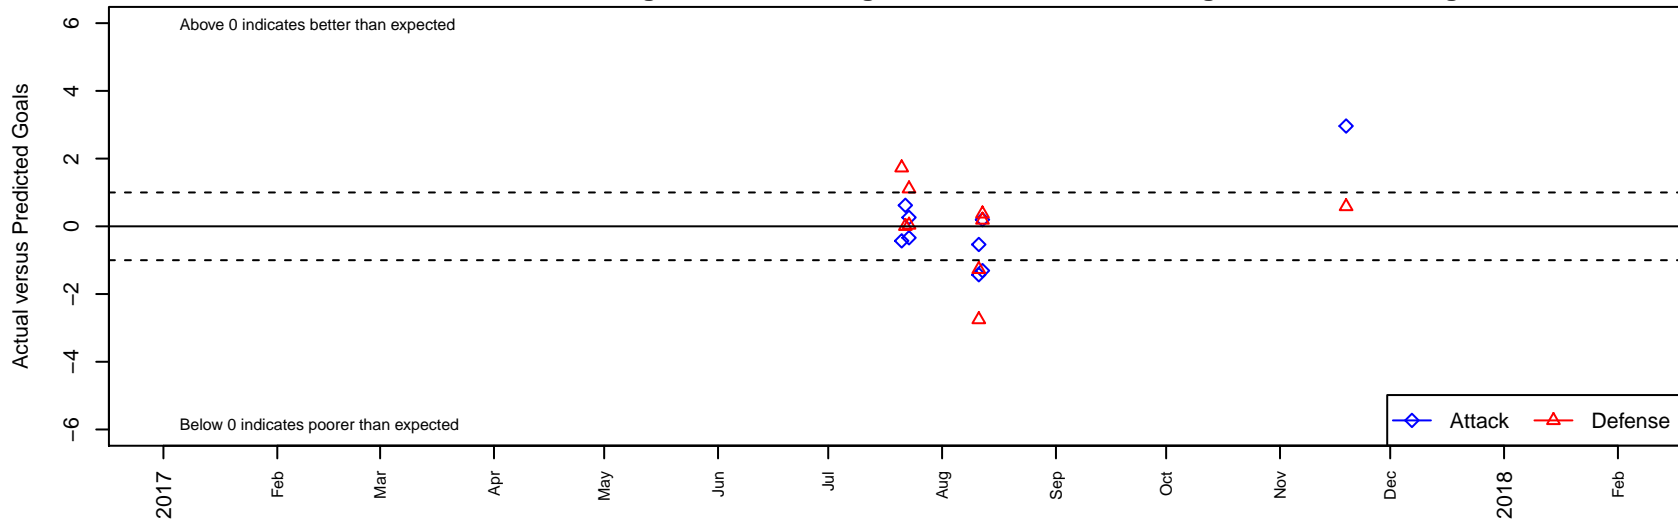

CWSA Navy G03

Central Washington Soccer Academy
 Yakima, WA
 G03 total strength=1383
 attack=11.4 defense=5
 fall league = PSPL WSPL U15
 notes= Steele 2014-5

alt names used:
 CENTRAL WA SOUNDERS CW SOUNDERS ()
 CW Sounders G03
 CWSA G03 Navy

Venues played:
 2017 Sounders FC Cup GU15 Gold
 2017 REDAPT Cup Gold U15
 2017 PSPL WSPL U15

CWSA Navy G03
 Dots are actual minus expected GF (blue circles) and GA (red triangles).
 Blue line is smoothed change in attack strength. Red is smoothed change in defense strength.

**attack and defense variance (black dot)
relative to other teams
and top 10 in region**

**attack and defense rating
relative to others at age
and all opponents in last 13 months**

Performance relative to 13 month average