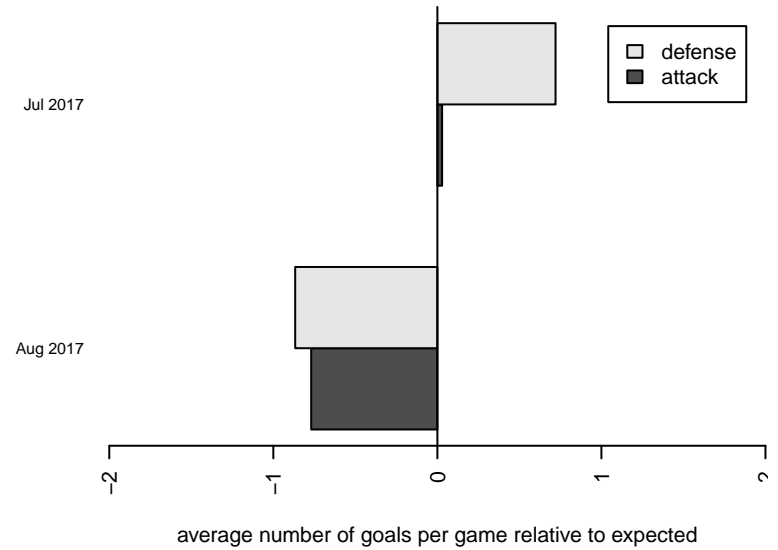

Performance relative to 13 month average