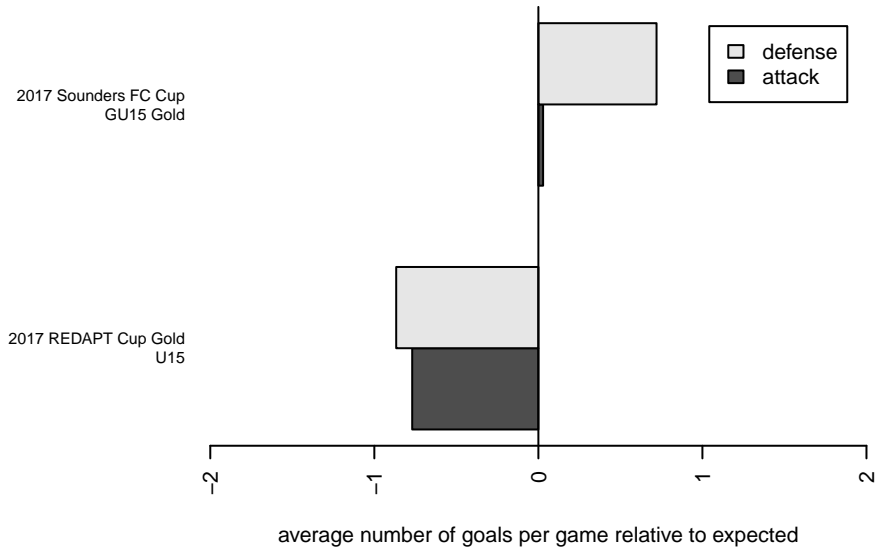

CWSA Navy G03

Central Washington Soccer Academy
 Yakima, WA
 G03 total strength=1383
 attack=11.4 defense=5
 fall league = PSPL WSPL U15
 notes= Steele 2014-5

alt names used:
 CENTRAL WA SOUNDERS CW SOUNDERS ()
 CW Sounders G03
 CWSA G03 Navy

Venues played:
 2017 Sounders FC Cup GU15 Gold
 2017 REDAPT Cup Gold U15
 2017 PSPL WSPL U15

CWSA Navy G03
 Dots are actual minus expected GF (blue circles) and GA (red triangles).
 Blue line is smoothed change in attack strength. Red is smoothed change in defense strength.

**attack and defense variance (black dot)
relative to other teams
and top 10 in region**

**attack and defense rating
relative to others at age
and all opponents in last 13 months**

Performance relative to 13 month average